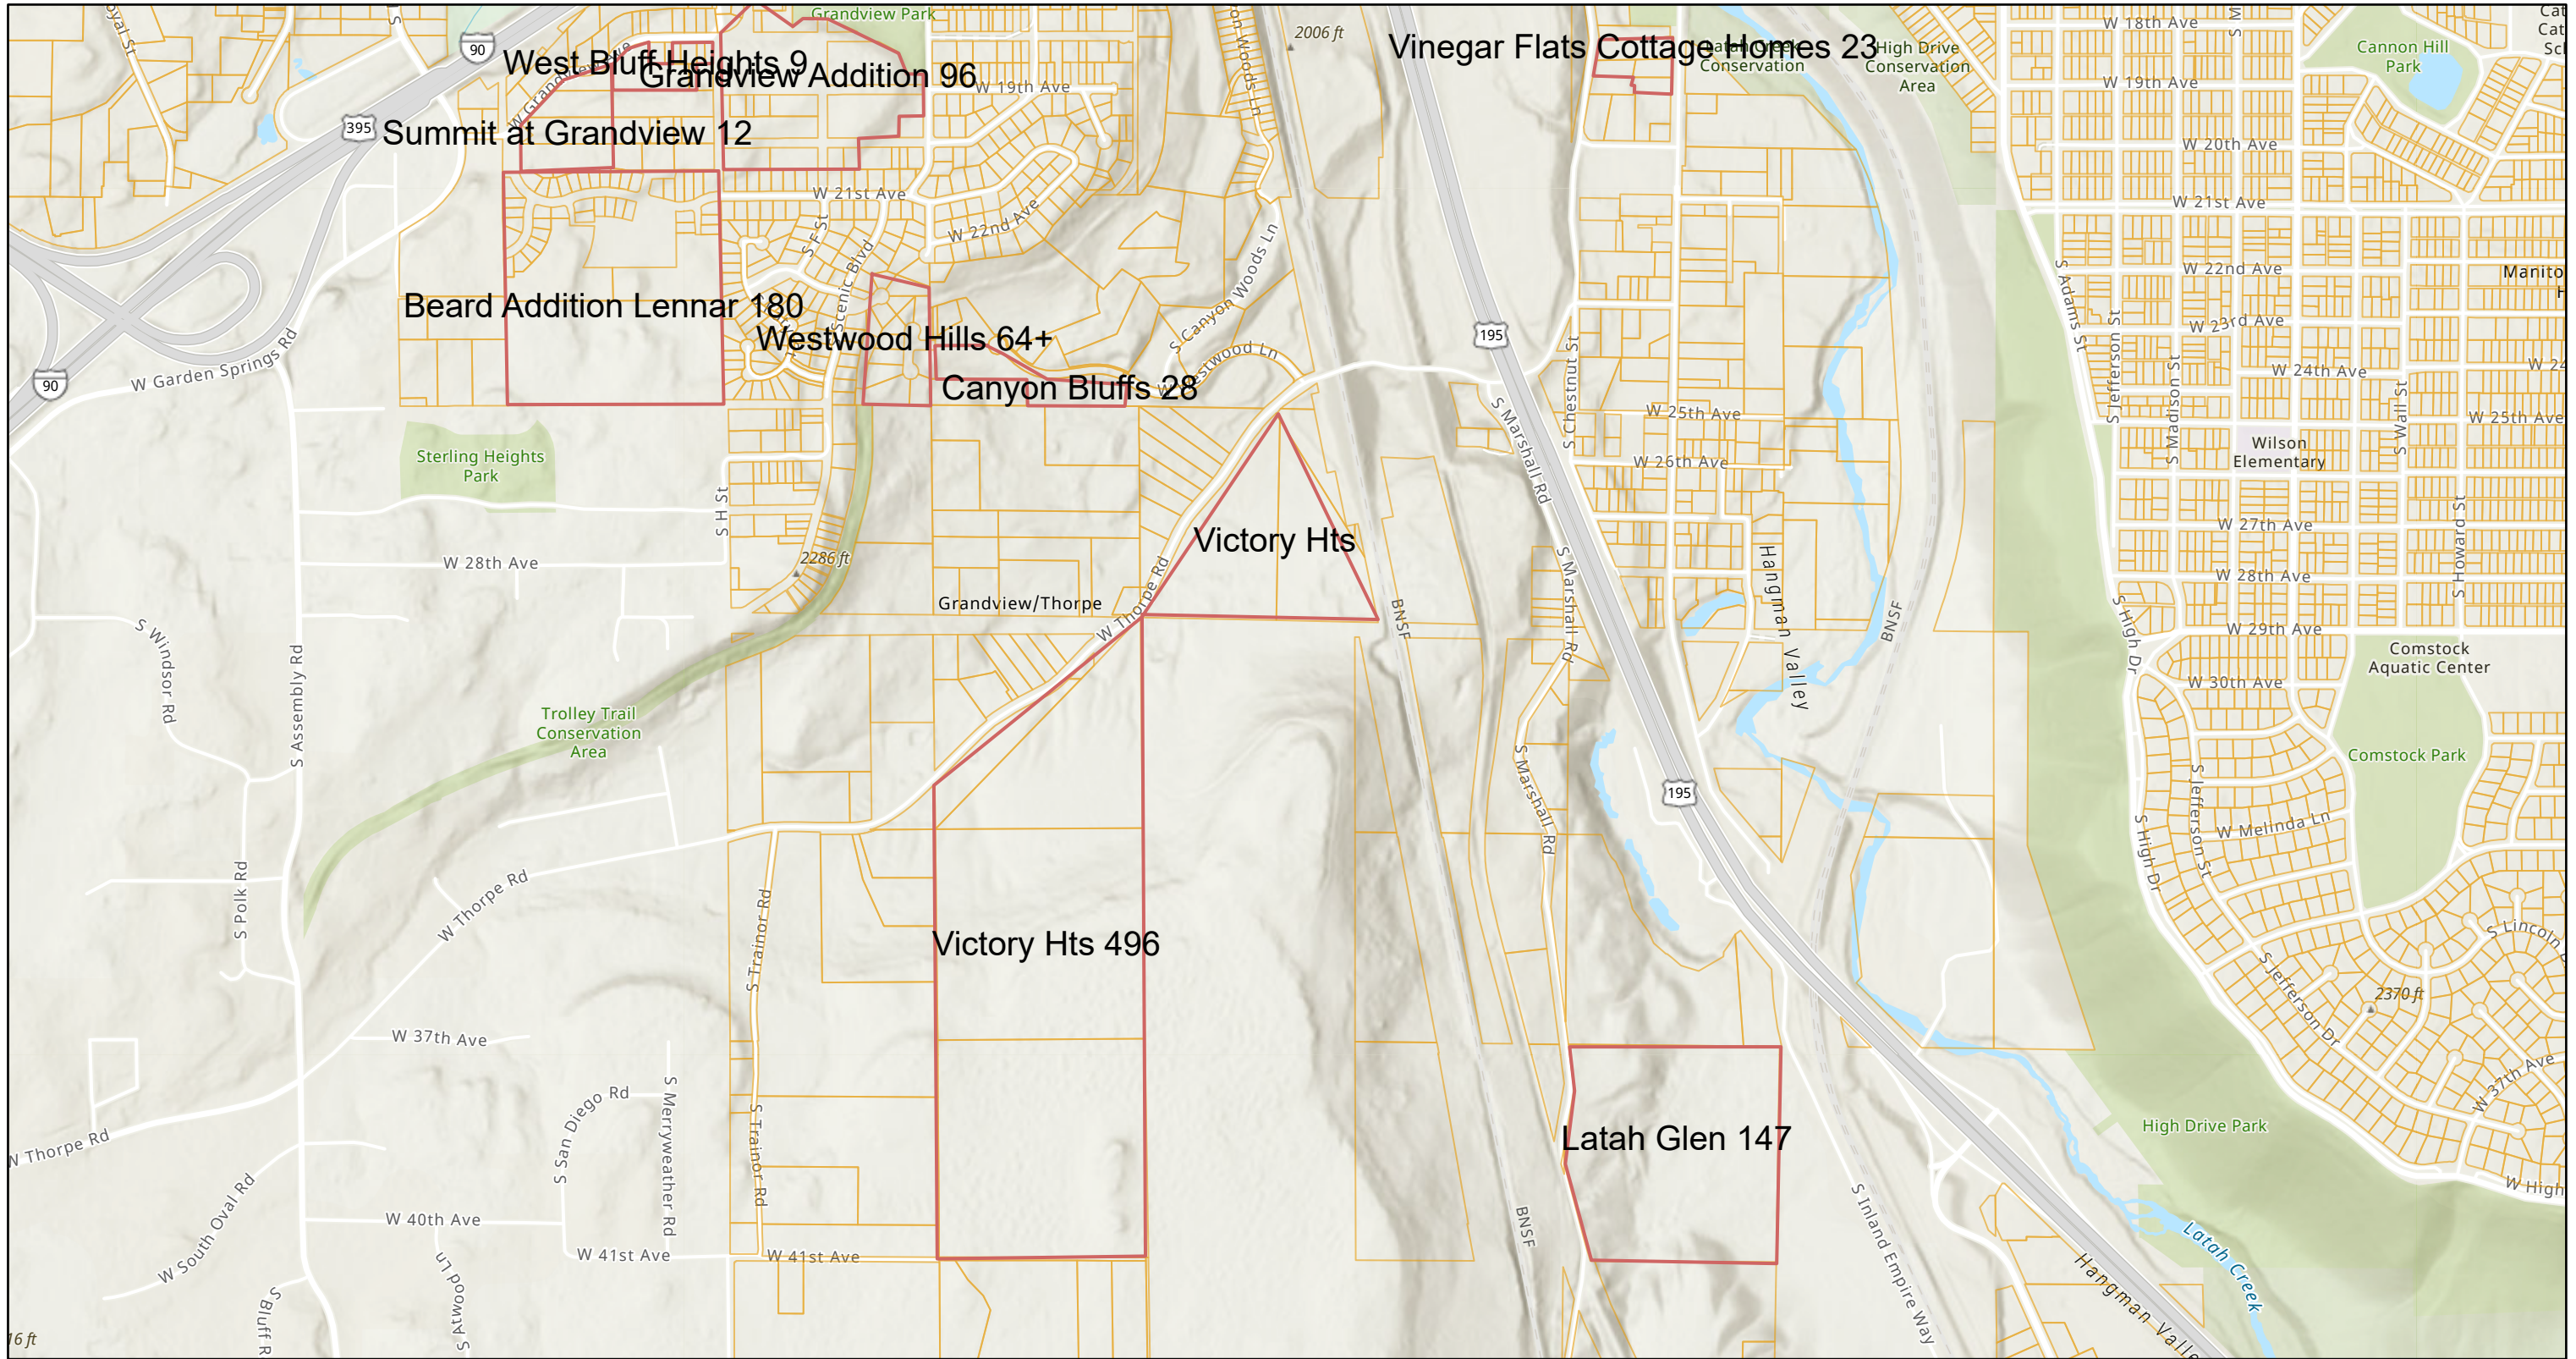

ArcGIS Web Map

4/26/2022, 7:50:15 PM

 Parcels w/ Development Factors

1:18,056

Sources: Esri, Airbus DS, USGS, NGA, NASA, CGIAR, N Robinson, NCEAS, NLS, OS, NMA, Geodatastyrelsen, Rijkswaterstaat, GSA, Geoland, FEMA, Intermap and the GIS user community, Sources: Esri, HERE, Garmin, FAO, NOAA, USGS, © OpenStreetMap contributors, and the GIS User Community